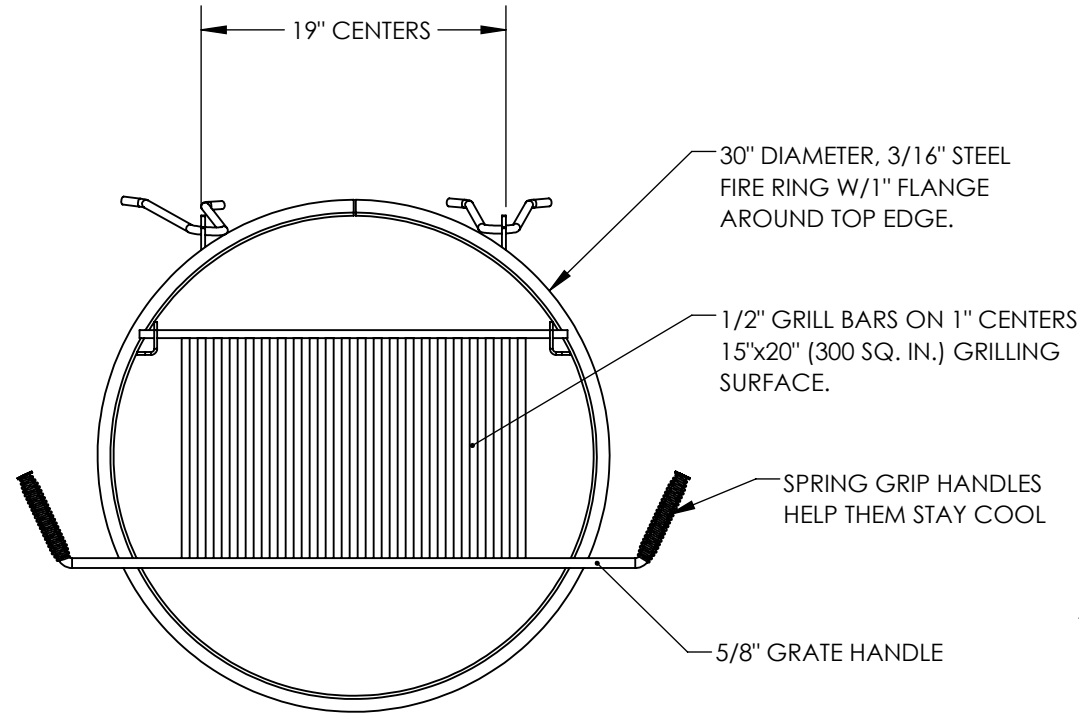

GRILL COOKING SURFACE & BODY TILT BACK FOR EASY ASH CLEANING.  
 GRILL IS SECURED BY THE CONCRETE ANCHORS.  
 FINISH IS HEAT RESISTANT, NON-TOXIC BLACK ENAMEL.

1/2" "U" SHAPED ANCHOR RODS

CONFIDENTIAL DRAWING. INFORMATION IS NOT TO BE COPIED OR DISCLOSED TO OTHERS WITHOUT CONSENT OF KAY PARK. SPECIFICATIONS SUBJECT TO CHANGE WITHOUT NOTICE.

MODEL NO: FR930TB

DESC: FIRE RING 30" DIA. 9" HIGH W/ TILT BACK GRATE & STAPLE ANCHORS

DATE: 3/11/2019

**Kay Park Rec.**

SHEET 1 OF 1