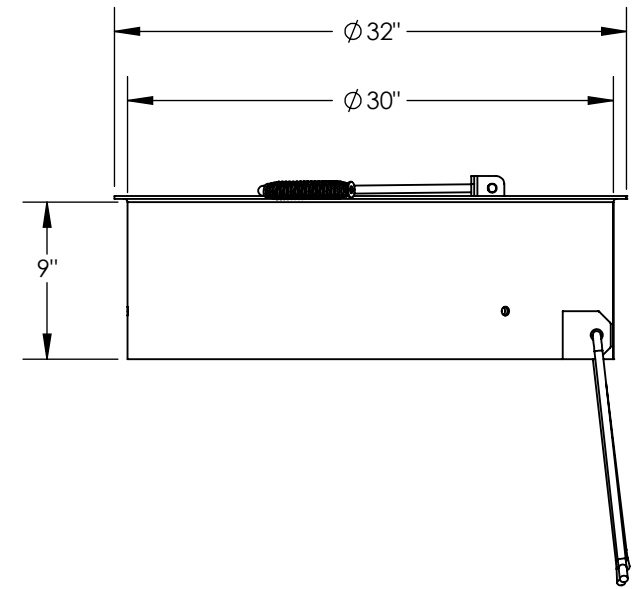

GRILL COOKING SURFACE & BODY TILT BACK FOR EASY ASH CLEANING.  
 GRILL IS SECURED BY THE CONCRETE ANCHORS.  
 FINISH IS HEAT RESISTANT, NON-TOXIC BLACK ENAMEL.

1/2" "U" SHAPED ANCHOR RODS

CONFIDENTIAL DRAWING. INFORMATION IS NOT TO BE COPIED OR DISCLOSED TO OTHERS WITHOUT CONSENT OF KAY PARK. SPECIFICATIONS SUBJECT TO CHANGE WITHOUT NOTICE.

MODEL NO: FR930TB

DESC: FIRE RING 30" DIA. 9" HIGH W/ TILT BACK GRATE & STAPLE ANCHORS

DATE: 3/11/2019

**Kay Park Rec.**

SHEET 1 OF 1