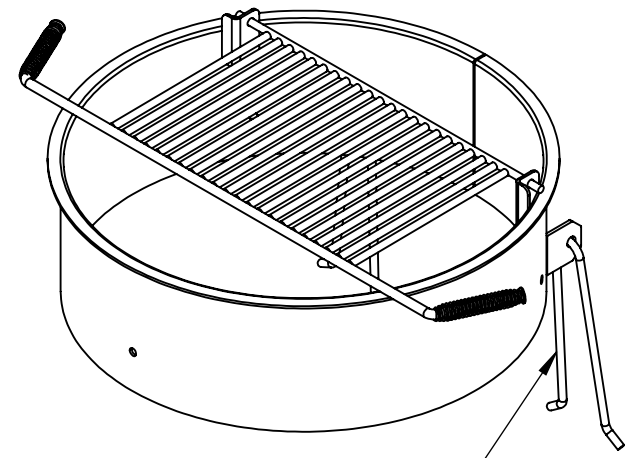

GRILL COOKING SURFACE & BODY TILT BACK FOR EASY ASH CLEANING.  
 GRILL IS SECURED BY THE CONCRETE ANCHORS.  
 FINISH IS HEAT RESISTANT, NON-TOXIC BLACK ENAMEL.

1/2" "U" SHAPED ANCHOR RODS

CONFIDENTIAL DRAWING. INFORMATION IS NOT TO BE COPIED OR DISCLOSED TO OTHERS WITHOUT CONSENT OF KAY PARK. SPECIFICATIONS SUBJECT TO CHANGE WITHOUT NOTICE.

MODEL NO: FR930TB

DESC: FIRE RING 30" DIA. 9" HIGH W/ TILT BACK GRATE & STAPLE ANCHORS

DATE: 3/11/2019

**Kay Park Rec.**

SHEET 1 OF 1