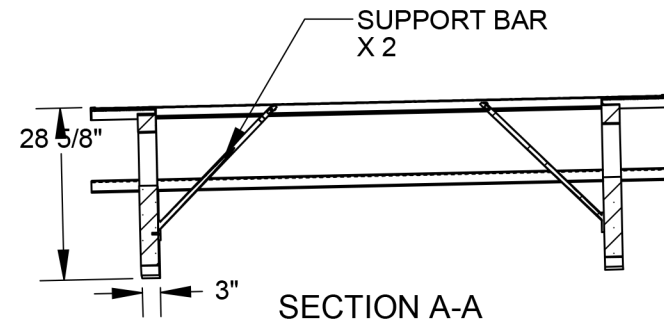

PART#: 500-0149
 MODEL: CTR8MTP
 WEIGHT: 550 LBS
 MATERIAL: CONCRETE/STEEL

Kay Park Recreation

Making People Places, People Friendly Since 1954!

Email us: sales@kaypark.com or Call us: (800)553-2476

1301 Pine St. PO. Box 477 Janesville, IA 50647