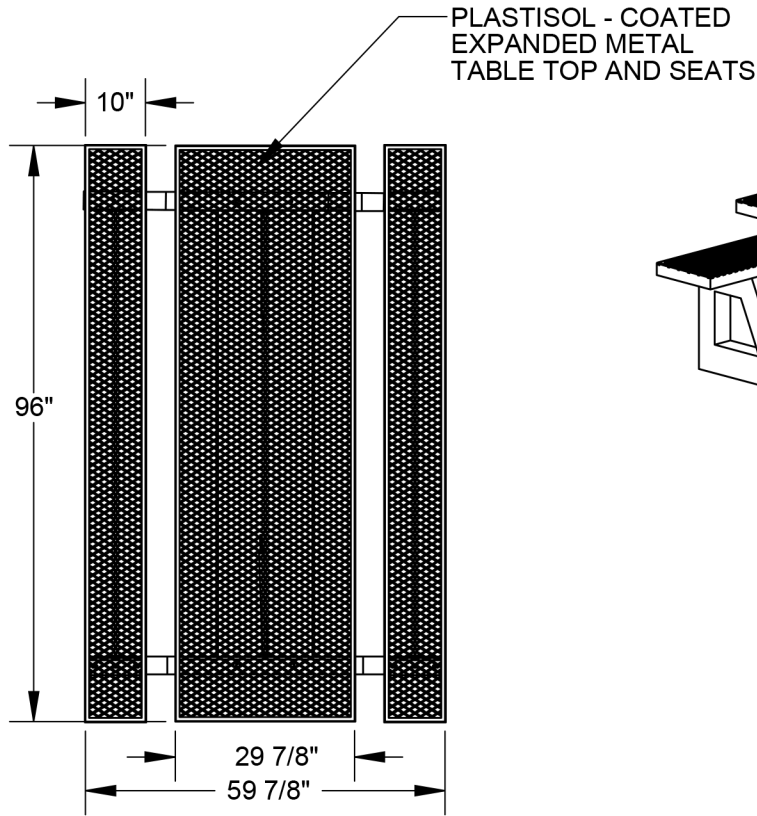

PART#: 500-0149
 MODEL: CTR8MTP
 WEIGHT: 550 LBS
 MATERIAL: CONCRETE/STEEL

Kay Park Recreation

Making People Places, People Friendly Since 1954!

Email us: sales@kaypark.com or Call us: (800)553-2476

1301 Pine St. PO. Box 477 Janesville, IA 50647