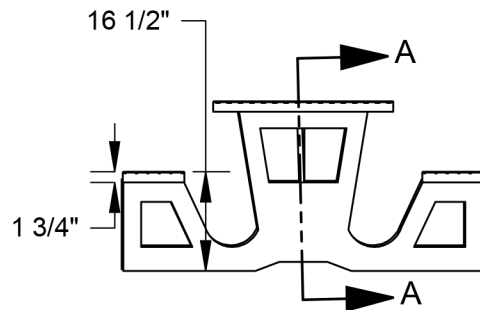

PART#: 500-0149
 MODEL: CTR8MTP
 WEIGHT: 550 LBS
 MATERIAL: CONCRETE/STEEL

Kay Park Recreation

Making People Places, People Friendly Since 1954!

Email us: sales@kaypark.com or Call us: (800)553-2476

1301 Pine St. PO. Box 477 Janesville, IA 50647