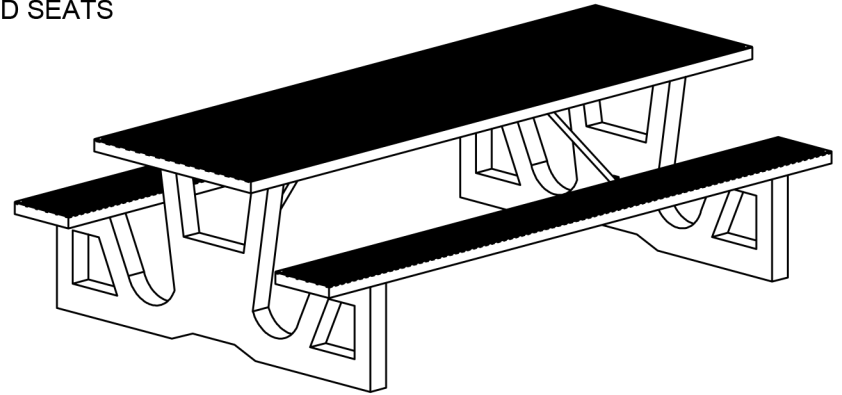

PART#: 500-0149
 MODEL: CTR8MTP
 WEIGHT: 550 LBS
 MATERIAL: CONCRETE/STEEL

Kay Park Recreation

Making People Places, People Friendly Since 1954!

Email us: sales@kaypark.com or Call us: (800)553-2476

1301 Pine St. PO. Box 477 Janesville, IA 50647