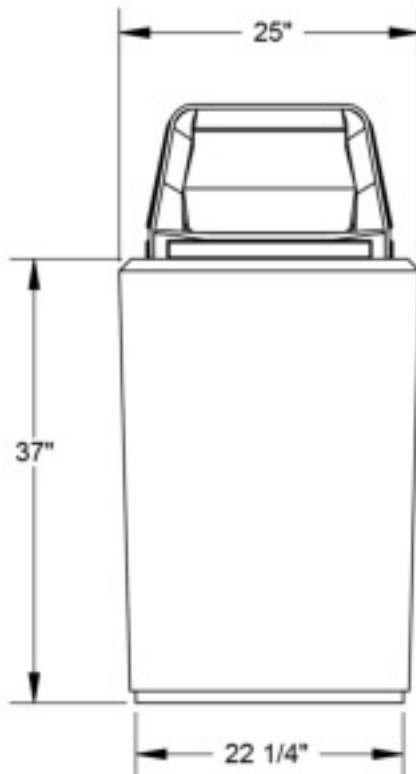

PART# : 500-0108
 MODEL : CTCS40PB
 WEIGHT: 740 LBS
 MATERIAL: CONCRETE

PLASTIC LID
 W/ HINGED DOOR

RIGID PLASTIC
 LINER

APPROVED MANUFACTURER

Petersen Concrete Leisure Products
 Division of Petersen Mfg. Co., Inc.
 2741 Hwy 30
 Denison, IA 51442 800-832-7383