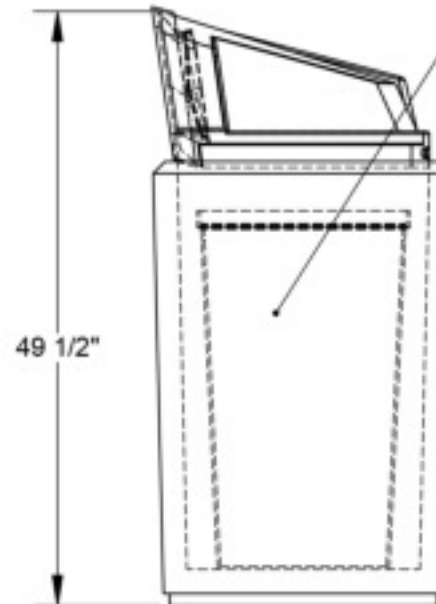

PART# : 500-0108
 MODEL : CTCS40PB
 WEIGHT: 740 LBS
 MATERIAL: CONCRETE

PLASTIC LID
 W/ HINGED DOOR

RIGID PLASTIC
 LINER

APPROVED MANUFACTURER

Petersen Concrete Leisure Products
 Division of Petersen Mfg. Co., Inc.
 2741 Hwy 30
 Denison, IA 51442 800-832-7383