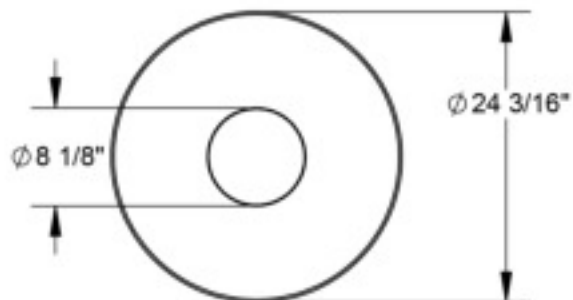

PART#: 500-0141
MODEL: **CTCR30AP**
WEIGHT: 420 LBS
MATERIAL: CONCRETE

Kay Park Recreation

Making People Places, People Friendly Since 1954!

Email us: sales@kaypark.com or Call us: (800)553-2476

1301 Pine St. PO. Box 477 Janesville, IA 50647