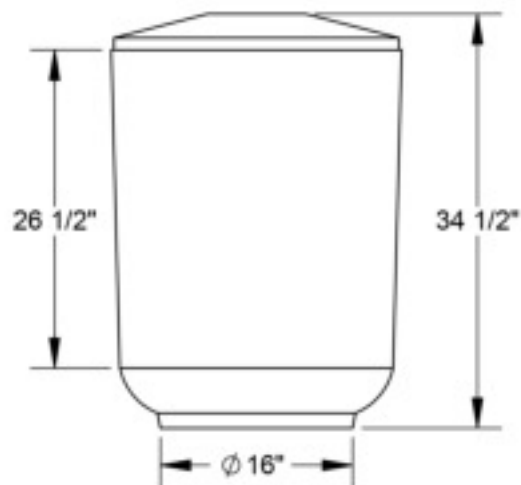

PART#: 500-0141
MODEL: **CTCR30AP**
WEIGHT: 420 LBS
MATERIAL: CONCRETE

Kay Park Recreation

Making People Places, People Friendly Since 1954!

Email us: sales@kaypark.com or Call us: (800)553-2476

1301 Pine St. PO. Box 477 Janesville, IA 50647