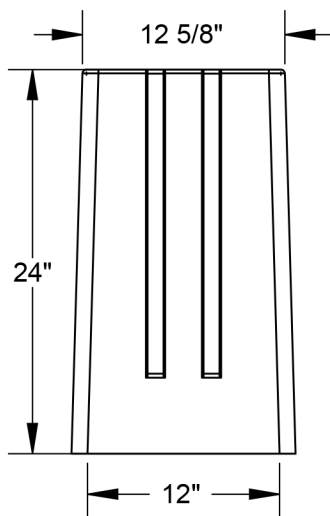

PART# : 500-0233
MODEL: **CSR1424**
WEIGHT: 170 LBS
MATERIAL: CONCRETE

Kay Park Recreation

Making People Places, People Friendly Since 1954!

Email us: sales@kaypark.com or Call us: (800)553-2476

1301 Pine St. PO. Box 477 Janesville, IA 50647