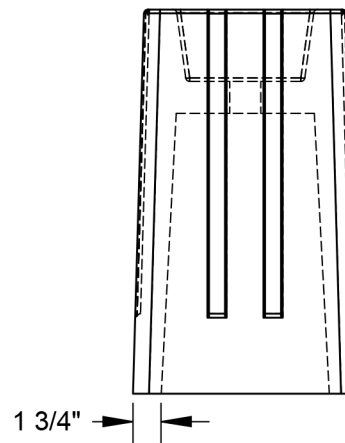

PART# : 500-0233
MODEL: **CSR1424**
WEIGHT: 170 LBS
MATERIAL: CONCRETE

Kay Park Recreation

Making People Places, People Friendly Since 1954!

Email us: sales@kaypark.com or Call us: (800)553-2476

1301 Pine St. PO. Box 477 Janesville, IA 50647