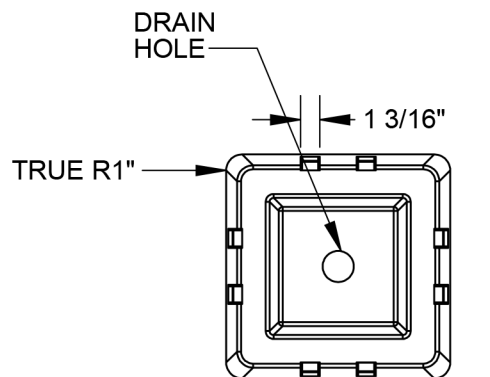

PART# : 500-0233
MODEL: **CSR1424**
WEIGHT: 170 LBS
MATERIAL: CONCRETE

Kay Park Recreation

Making People Places, People Friendly Since 1954!

Email us: sales@kaypark.com or Call us: (800)553-2476

1301 Pine St. PO. Box 477 Janesville, IA 50647