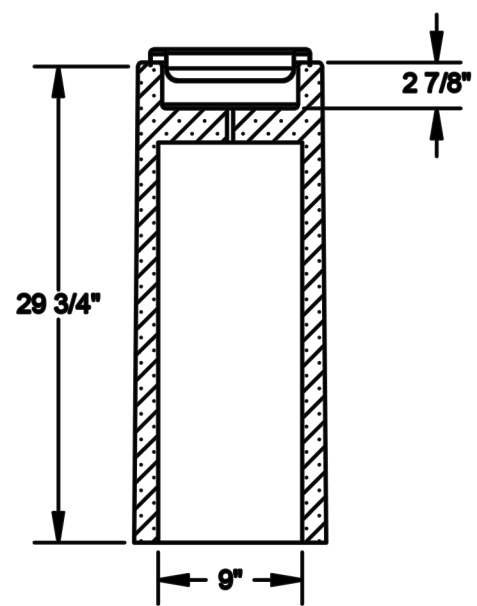

PART# : 500-0441
MODEL:
WEIGHT: 155 LBS
MATERIAL: CONCRETE

SECTION A-A

Kay Park Recreation
Making People Places, People Friendly Since 1954!
Email us: sales@kaypark.com or Call us: (800)553-2476
1301 Pine St. PO. Box 477 Janesville, IA 50647