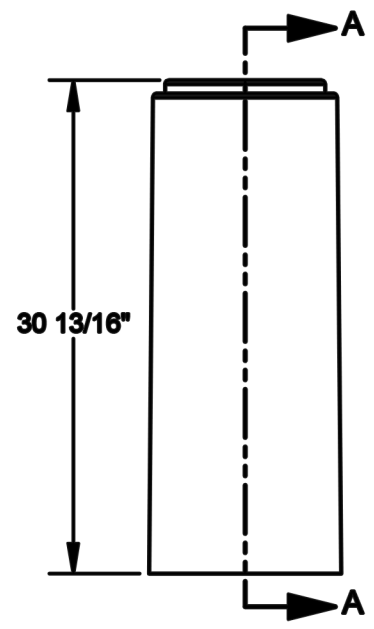

PART# : 500-0441
MODEL:
WEIGHT: 155 LBS
MATERIAL: CONCRETE

SECTION A-A

Kay Park Recreation
Making People Places, People Friendly Since 1954!
Email us: sales@kaypark.com or Call us: (800)553-2476
1301 Pine St. PO. Box 477 Janesville, IA 50647