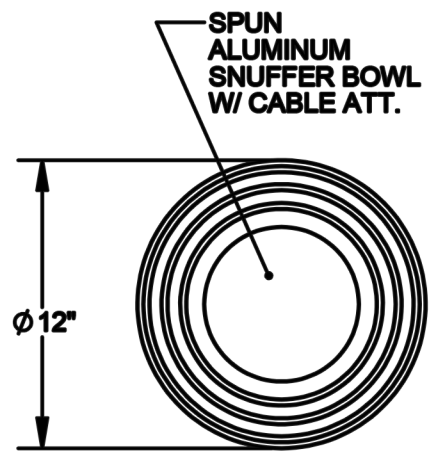

PART# : 500-0441
MODEL:
WEIGHT: 155 LBS
MATERIAL: CONCRETE

SECTION A-A

Kay Park Recreation
Making People Places, People Friendly Since 1954!
Email us: sales@kaypark.com or Call us: (800)553-2476
1301 Pine St. PO. Box 477 Janesville, IA 50647