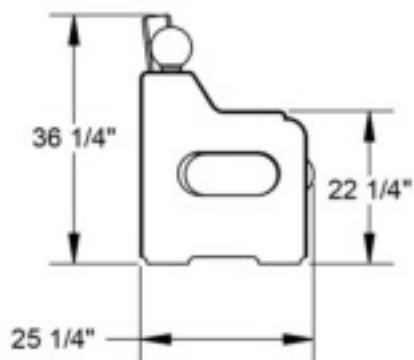

**Product: Bench**  
**Model: CKIB84V**  
**Weight: 1955 Lbs**  
**Material: Concrete**

**Kay Park Recreation**

**Making People Places, People Friendly Since 1954!**

**Email us: [sales@kaypark.com](mailto:sales@kaypark.com) or Call us: (800)553-2476**