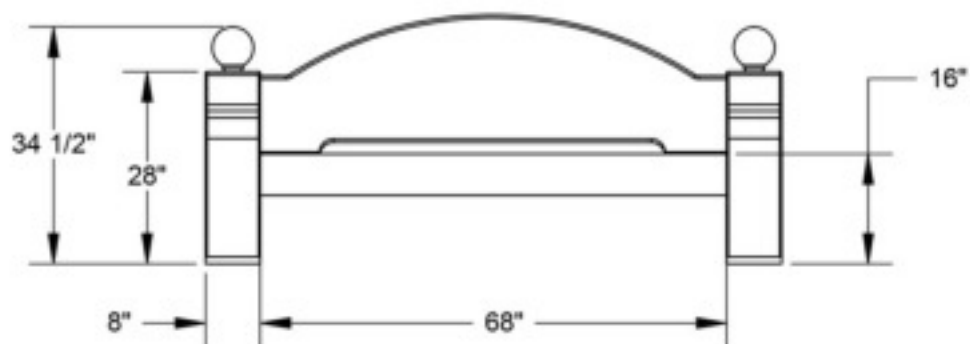

**Product: Bench**  
**Model: CKIB84V**  
**Weight: 1955 Lbs**  
**Material: Concrete**

**Kay Park Recreation**

**Making People Places, People Friendly Since 1954!**

**Email us: [sales@kaypark.com](mailto:sales@kaypark.com) or Call us: (800)553-2476**