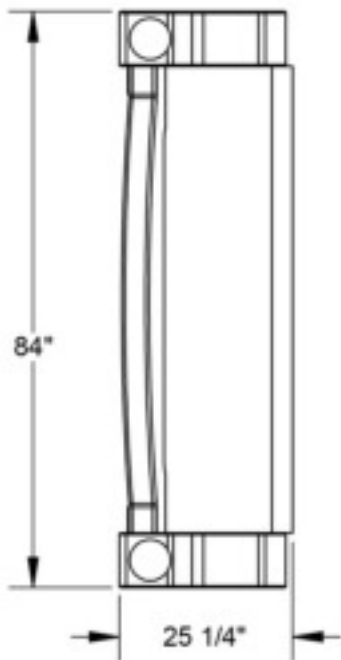

**Product: Bench**  
**Model: CKIB84V**  
**Weight: 1955 Lbs**  
**Material: Concrete**

**Kay Park Recreation**

**Making People Places, People Friendly Since 1954!**

**Email us: [sales@kaypark.com](mailto:sales@kaypark.com) or Call us: (800)553-2476**