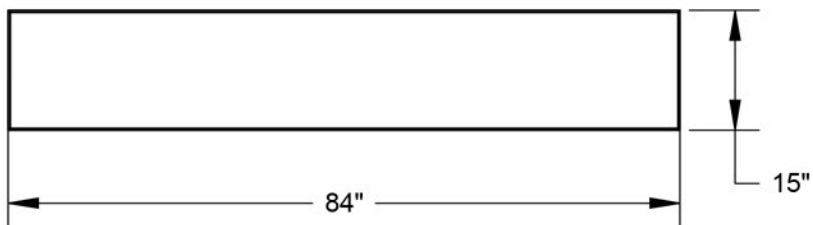

Product: Bench
Model: CFB84C
Weight: 590 Lbs
Material: Concrete

Kay Park Recreation

Making People Places, People Friendly Since 1954!

Email us: sales@kaypark.com or Call us: (800)553-2476

1301 Pine St. PO. Box 477 Janesville, IA 50647