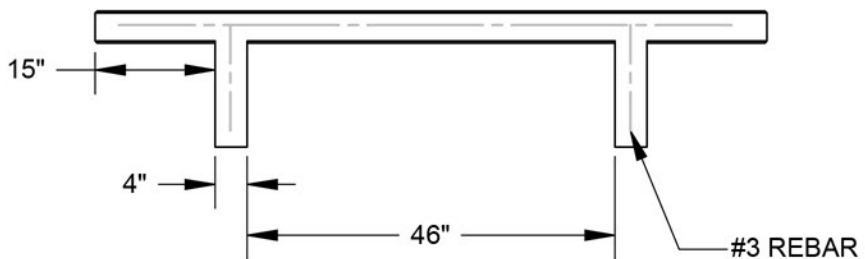

Product: Bench
Model: CFB84C
Weight: 590 Lbs
Material: Concrete

Kay Park Recreation

Making People Places, People Friendly Since 1954!

Email us: sales@kaypark.com or Call us: (800)553-2476

1301 Pine St. PO. Box 477 Janesville, IA 50647