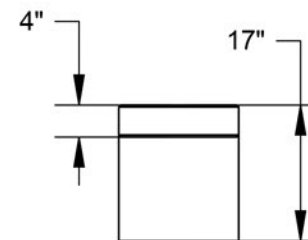

Product: Bench
Model: CFB84C
Weight: 590 Lbs
Material: Concrete

Kay Park Recreation

Making People Places, People Friendly Since 1954!

Email us: sales@kaypark.com or Call us: (800)553-2476

1301 Pine St. PO. Box 477 Janesville, IA 50647