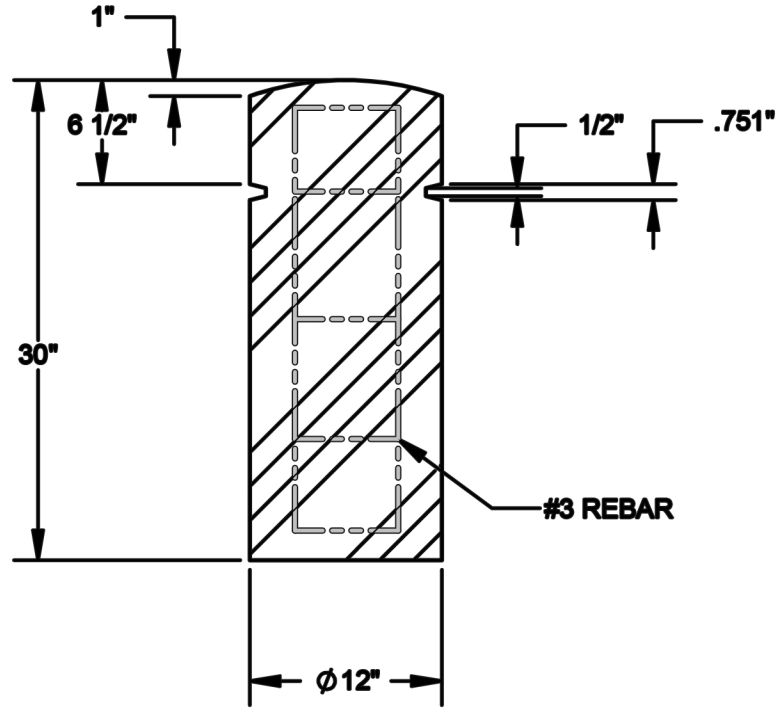

PART#: 500-0394  
MODEL: CBRF  
WEIGHT: 290 LBS  
MATERIAL: CONCRETE