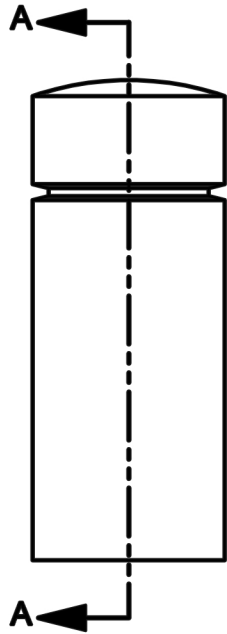

PART#: 500-0394  
MODEL: CBRF  
WEIGHT: 290 LBS  
MATERIAL: CONCRETE