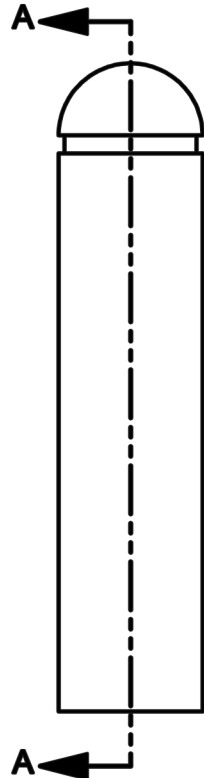

PART# : 500-0395
MODEL: CBRD
WEIGHT: 600 LBS
MATERIAL: CONCRETE

SECTION A-A

Kay Park Recreation

Making People Places, People Friendly Since 1954!

Email us: sales@kaypark.com or Call us: (800)553-2476

1301 Pine St. PO. Box 477 Janesville, IA 50647