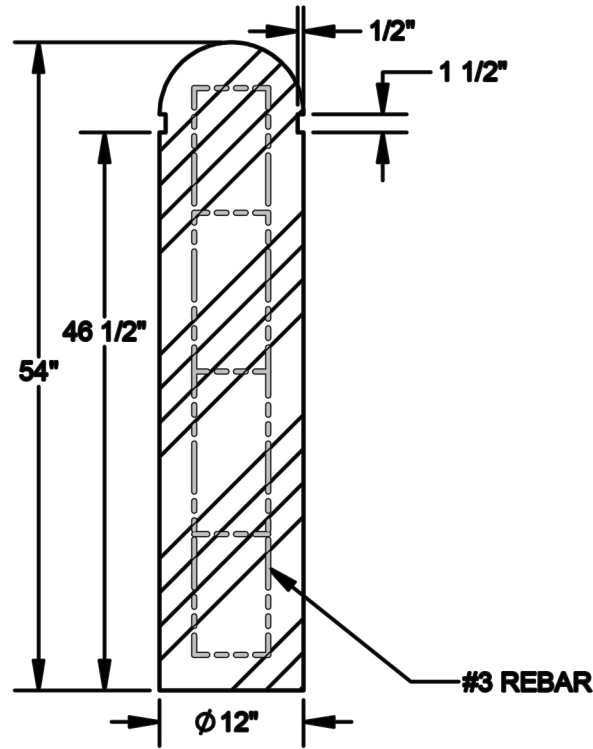

PART# : 500-0395
MODEL: CBRD
WEIGHT: 600 LBS
MATERIAL: CONCRETE

SECTION A-A

Kay Park Recreation

Making People Places, People Friendly Since 1954!

Email us: sales@kaypark.com or Call us: (800)553-2476

1301 Pine St. PO. Box 477 Janesville, IA 50647