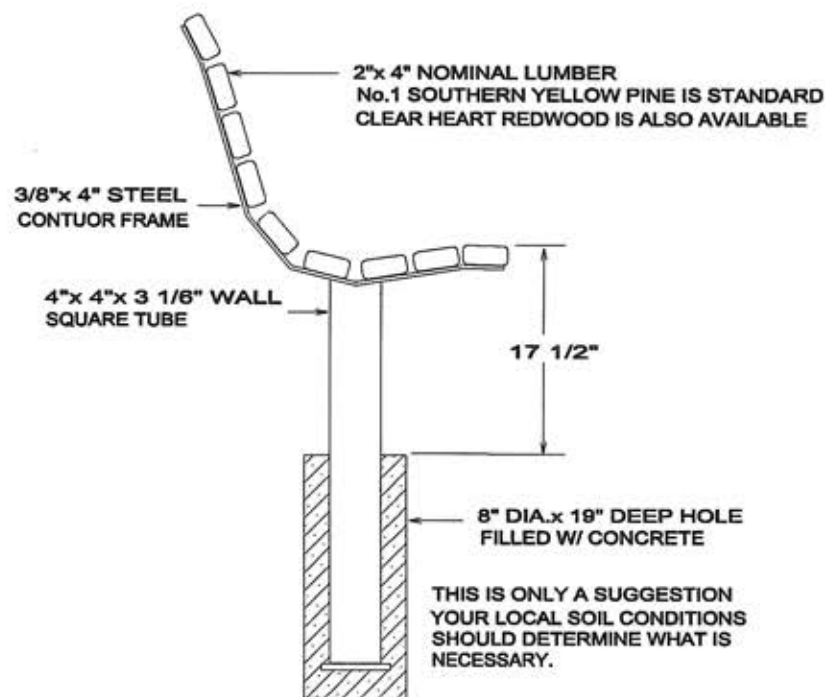

Product: 6' or 8' 2x4 Surface Mount Contour Bench
Model: 6CB2SYPIG or 8CB2SYPIG
Weight: 170 Lbs or 206 Lbs
Material: Coated Steel/Treat Yellow Pine

Kay Park Recreation
Making People Places, People Friendly Since 1954!
Email us: sales@kaypark.com or Call us: (800)553-2476
1301 Pine St. PO. Box 477 Janesville, IA 50647