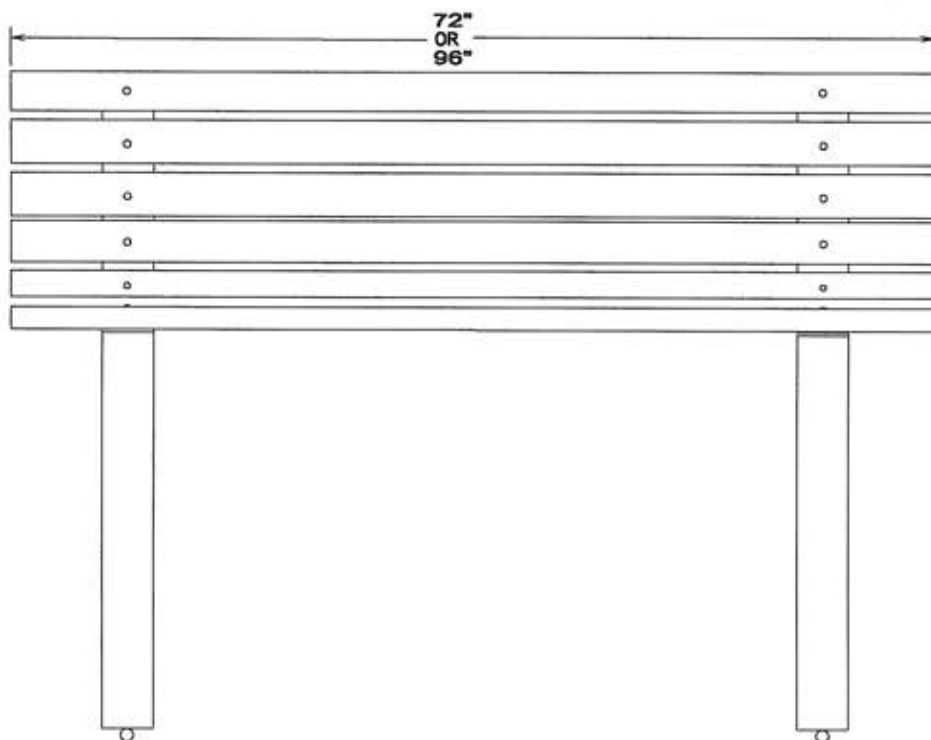

Product: 6' or 8' 2x4 Surface Mount Contour Bench
Model: 6CB2SYPIG or 8CB2SYPIG
Weight: 170 Lbs or 206 Lbs
Material: Coated Steel/Treat Yellow Pine

Kay Park Recreation
Making People Places, People Friendly Since 1954!
Email us: sales@kaypark.com or Call us: (800)553-2476
1301 Pine St. PO. Box 477 Janesville, IA 50647