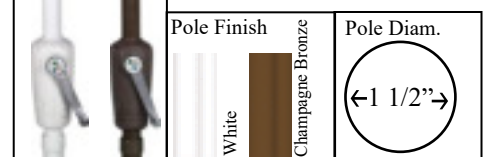

Detail of Crank