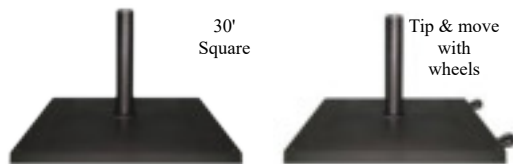

Umbrellas & Umbrella Bases

Fiberglass:

Fiberglass Umbrellas

- Weather-resistant fiberglass
- 7 1/2 ft diameter
- 1 1/2" Pole
- Ultragel coating 20 mils UV inhibitors

UF Fiberglass w/pole swivels 81 Lbs $ 494.00

Concrete Bases

- 19" diameter
- 7 1/2' and 9' diameter umbrellas only
- Powder coated black finish
- 14" sleeve height 1 1/2"- 1 3/4" diameter

UBCW	White concrete base	50 Lbs	$ 62.00
UBCC	Bronze concrete base	50 Lbs	$ 62.00
UBCB	Beige concrete base	50 Lbs	$ 62.00

This base does not fit under Thermoplastic or Hex Tables

Heavy-Duty Steel Bases

- 30" square thick steel
- Black powder coat finish over galvanized steel
- 12 1/2" sleeve height 2" diameter

UBSL30	Umbrella base	200 Lbs	$ 551.00
UBSL30W	Umbrella base w/wheels	210 Lbs	$ 632.00

U Brace Umbrella Anchor

- Prevents umbrella from coming out
- No maintenance
- Attaches to umbrella pole underneath table top
- Stainless steel
- Ships UPS

UBRACE Anchor 2 Lbs $ 29.00