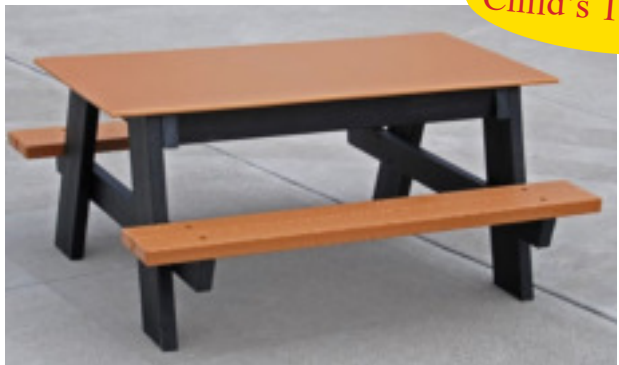

Recycled Plastic Products

Recycled Plastic Table

JPPT63	6' Table - 3 legs	425 Lbs	$ 783.00
JPPT83ADA	8' Table - 3 legs	475 Lbs	$ 891.00
JPPT83	8' Table - 3 legs	480 Lbs	$ 981.00

100%
Recycled Plastic

Hexagon Table

JPHT	Hexagon table	250 Lbs	$ 849.00
JPHTADA	Hex - table ADA	210 Lbs	$ 825.00

6 Foot Table

JPAF6	6' Table	240 Lbs	$ 839.00
JPAF6ADA	6' Table - ADA	280 Lbs	$ 995.00

Recycled Plastic Colors:

Tables have black frame - choose plank color.

100% Recycled Plastic Child Table

Made from 100% post consumer recycled plastic. Maintenance free. Black frame. Specify plank color.

JPAFCS4	4' Child size table	100 Lbs	$ 478.00