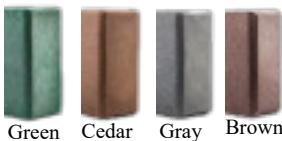

6 Foot Table

JPAF6	6' Table	240 Lbs	$ 839.00
JPAF6ADA	6' Table - ADA	280 Lbs	$ 995.00

Recycled Plastic Colors:

Green Cedar Gray Brown