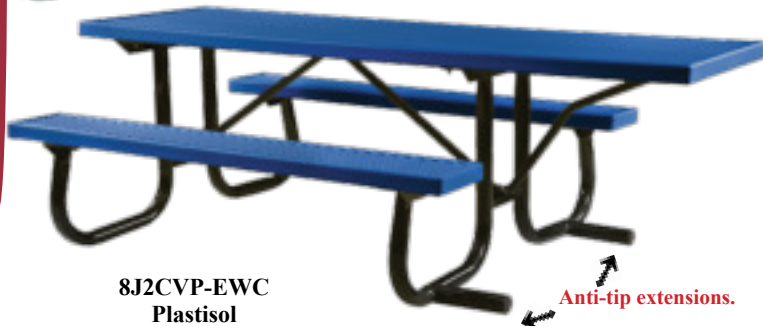

8J2CVP-EWC
Plastisol

Safe
Sturdy
Design

End Access Table - 1 Wheelchair Space

- 2 3/8" O.D. Pipe
- ADA 24" Overhang 30" W and 29" H Clearance
- Galvanized after fabrication or powder coated black
- 6' Seats with 8' Top
- Patented anti-tip extensions

8J2G-EWC	8' Frame only	106 Lbs	$ 259.00
8J2GW-EWC	8' SYP Wood	250 Lbs	$ 386.00
8J2GA-EWC	8' Aluminum	169 Lbs	$ 627.00
8J2GF-EWC	8' Fiberglass	237 Lbs	$ 958.00
8J2GVP-EWC	8' Vinyl Plastisol (PVC)	310 Lbs	$ 1,039.00
8J2GRRP-EWC	8' Recycled Plastic	308 Lbs	$ 904.00

Anti-tip extensions.