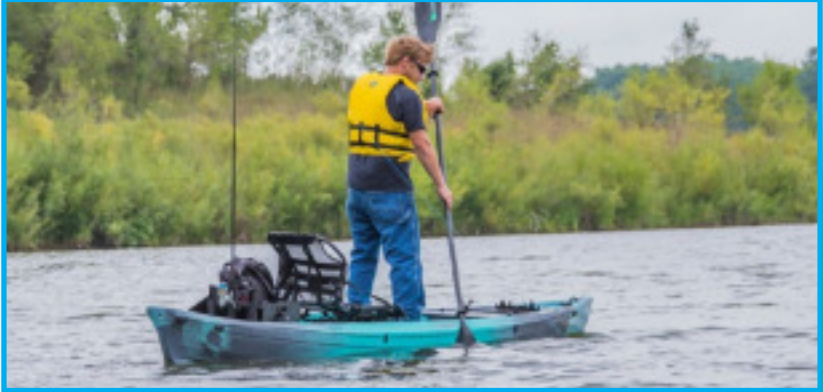

NuCanoe - Options & Life Jackets

NuCanoe - Frontier

Specs:	Frontier 10	Frontier 12
Length:	10'	12'
Beam (Width):	39"	41"
Height:	11-17"	12-17"
Draft:	3-5"	3-5"
Hull Weight:	62 Lbs	77 Lbs
Seating Capacity:	1 - 2 ppl	1-3 ppl
Max Weight Capacity:	500 Lbs	650 Lbs
Maximum Auxiliary Power:	2 Hp or equivalent	2 Hp or equivalent
Price:	$ 1,271.00	$ 1,519.00

Colors:

SURPRISINGLY AGILE

- Hazard
- Nuclear Green
- Gulf Storm
- Camo